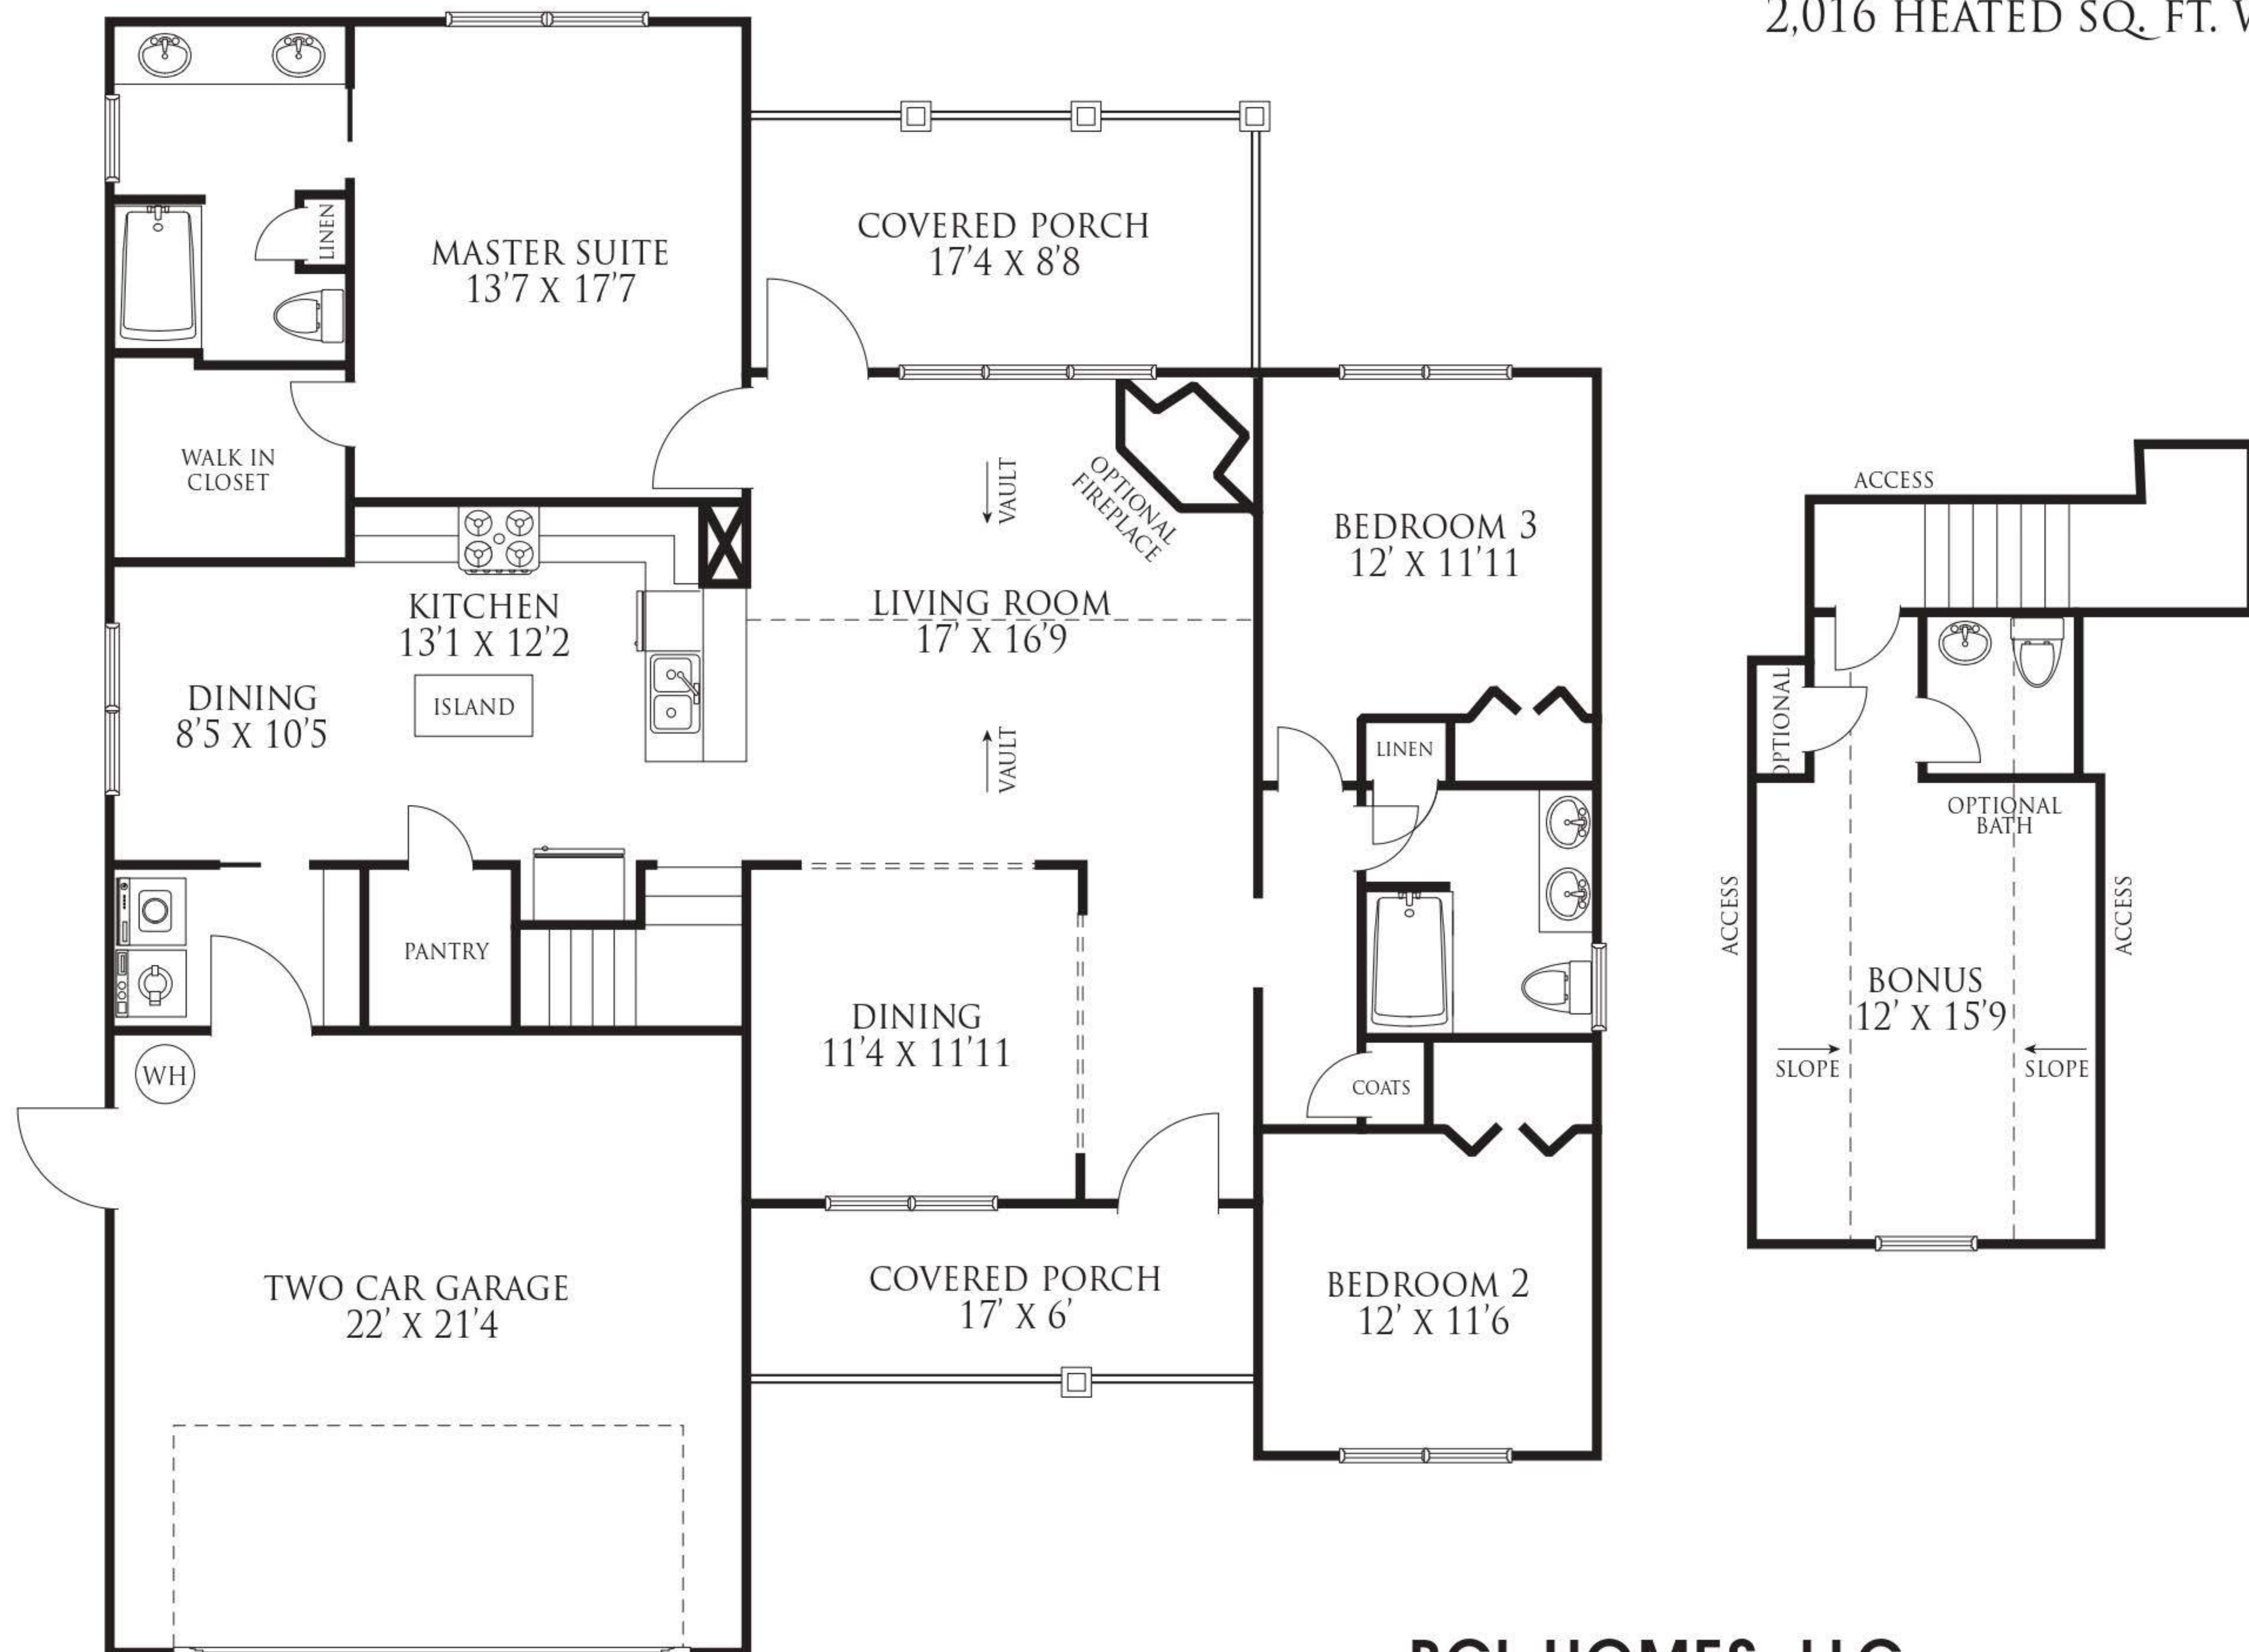

The Kimber-Lily 1

2,016 HEATED SQ. FT. WITH BONUS

BCL HOMES, LLC

Artist's representation only. Plans may differ depending on the modifications performed by the builder. May vary from these drawings.